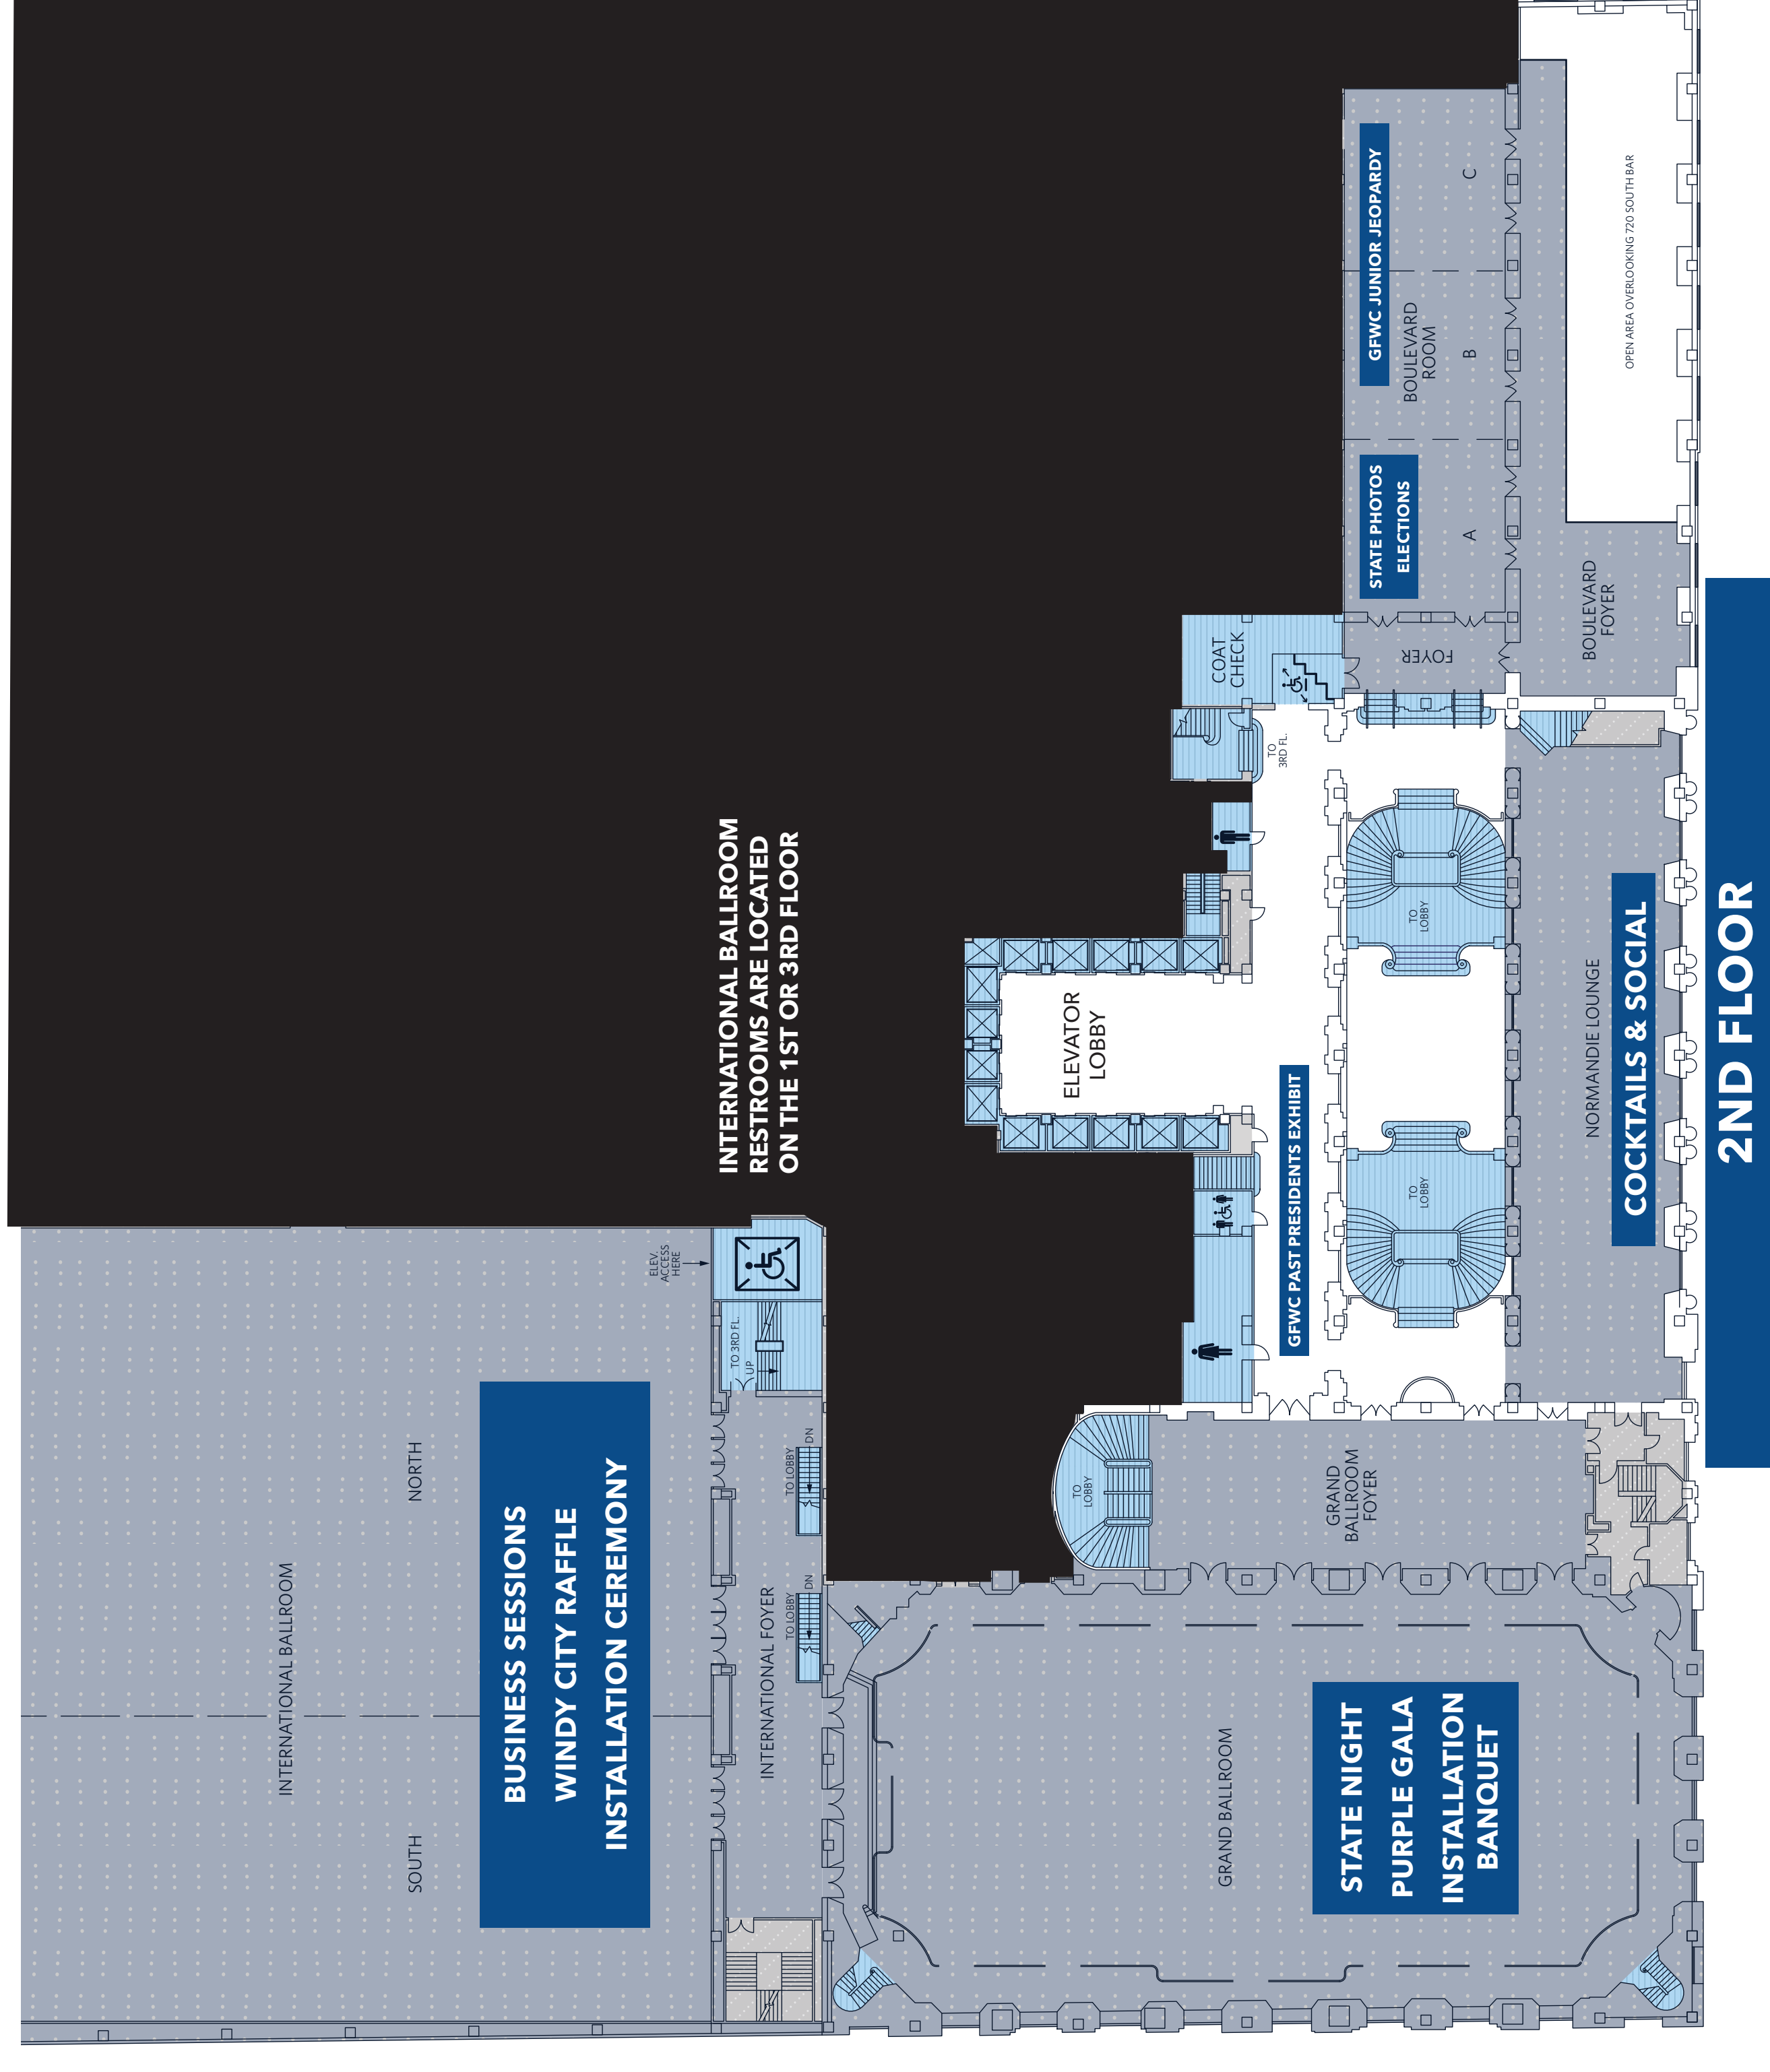

EAST 8TH STREET SHUTTLE BUS STOP

EAST BALBO AVENUE

SOUTH MICHIGAN AVENUE

PLEASE NOTE

- To access the Business Sessions use the escalators located past Registration on the 1st Floor
- Windy City Raffle located in International Ballroom
- GFWC Marketplace is located across from Registration
- GFWC Boosters Lounge is on the 4th Floor in the McCormick Boardroom

2ND FLOOR

3RD FLOOR