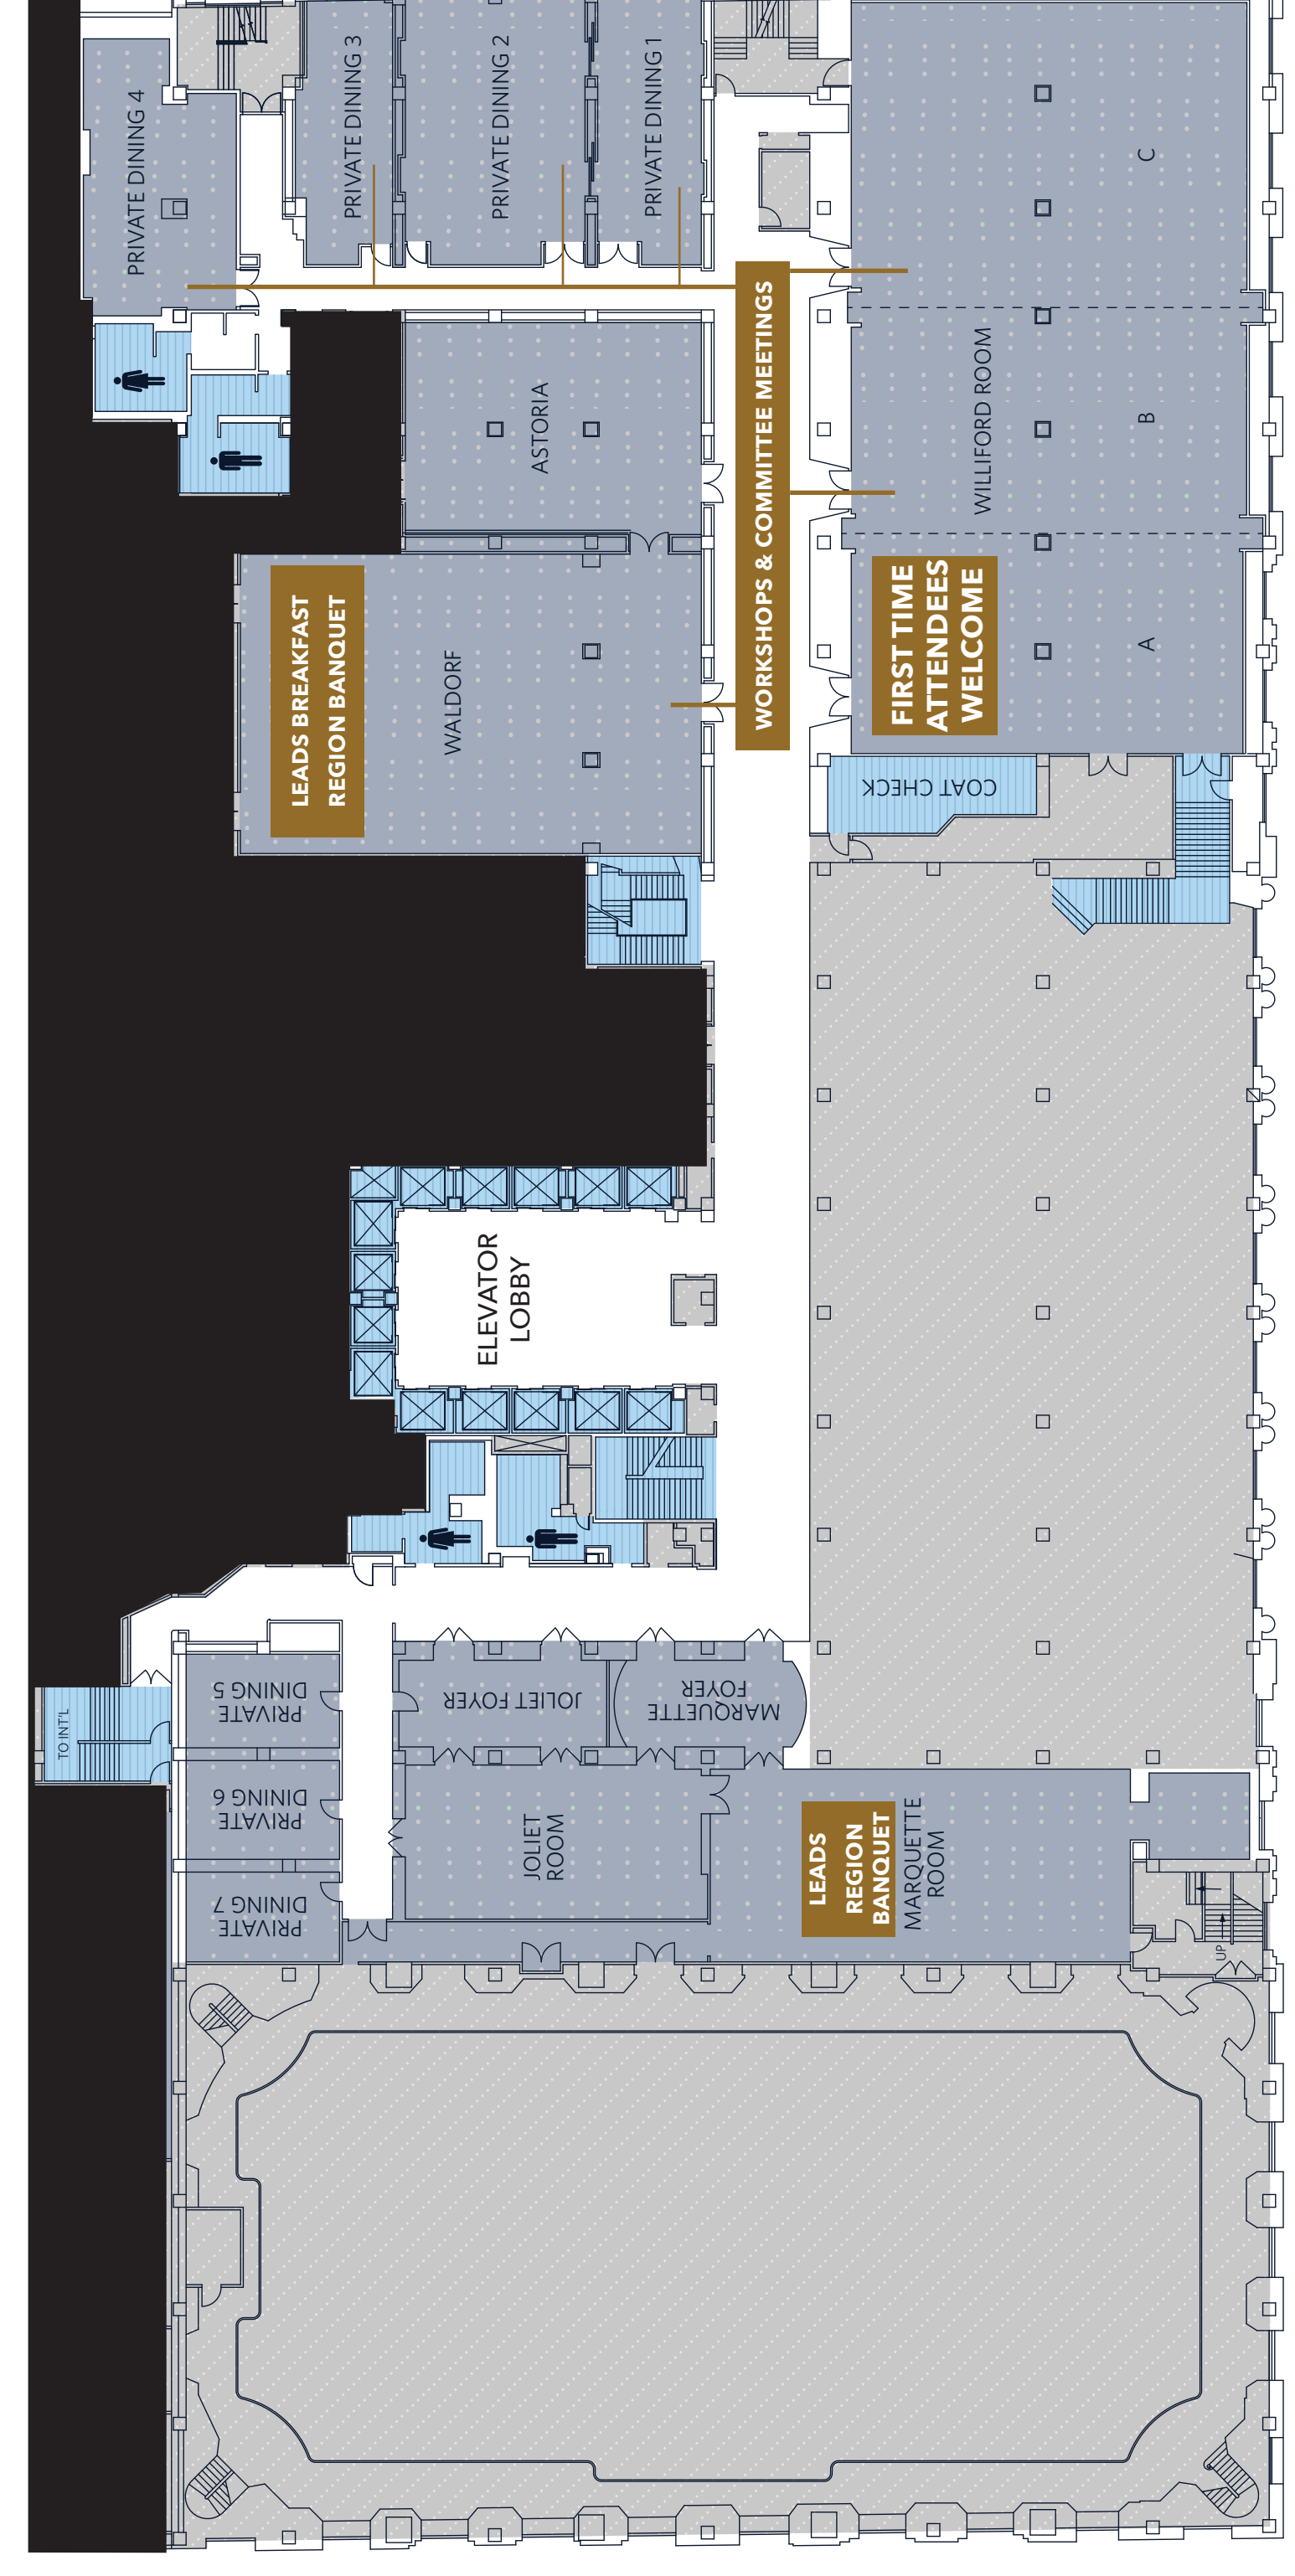

EAST 8TH STREET SHUTTLE BUS STOP

EAST BALBO AVENUE

SOUTH MICHIGAN AVENUE

PLEASE NOTE

- To access the Business Sessions use the escalators located past Registration on the 1st Floor
- Windy City Raffle located in International Ballroom
- GFWC Marketplace is located across from Registration
- GFWC Boosters Lounge is on the 4th Floor in the McCormick Boardroom

2ND FLOOR

3RD FLOOR